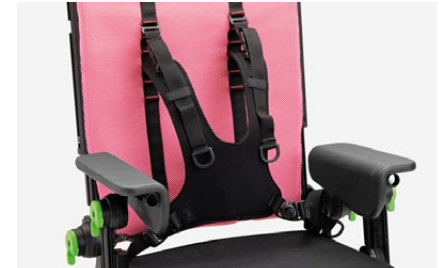

853 Vest harness

Available in two sizes.