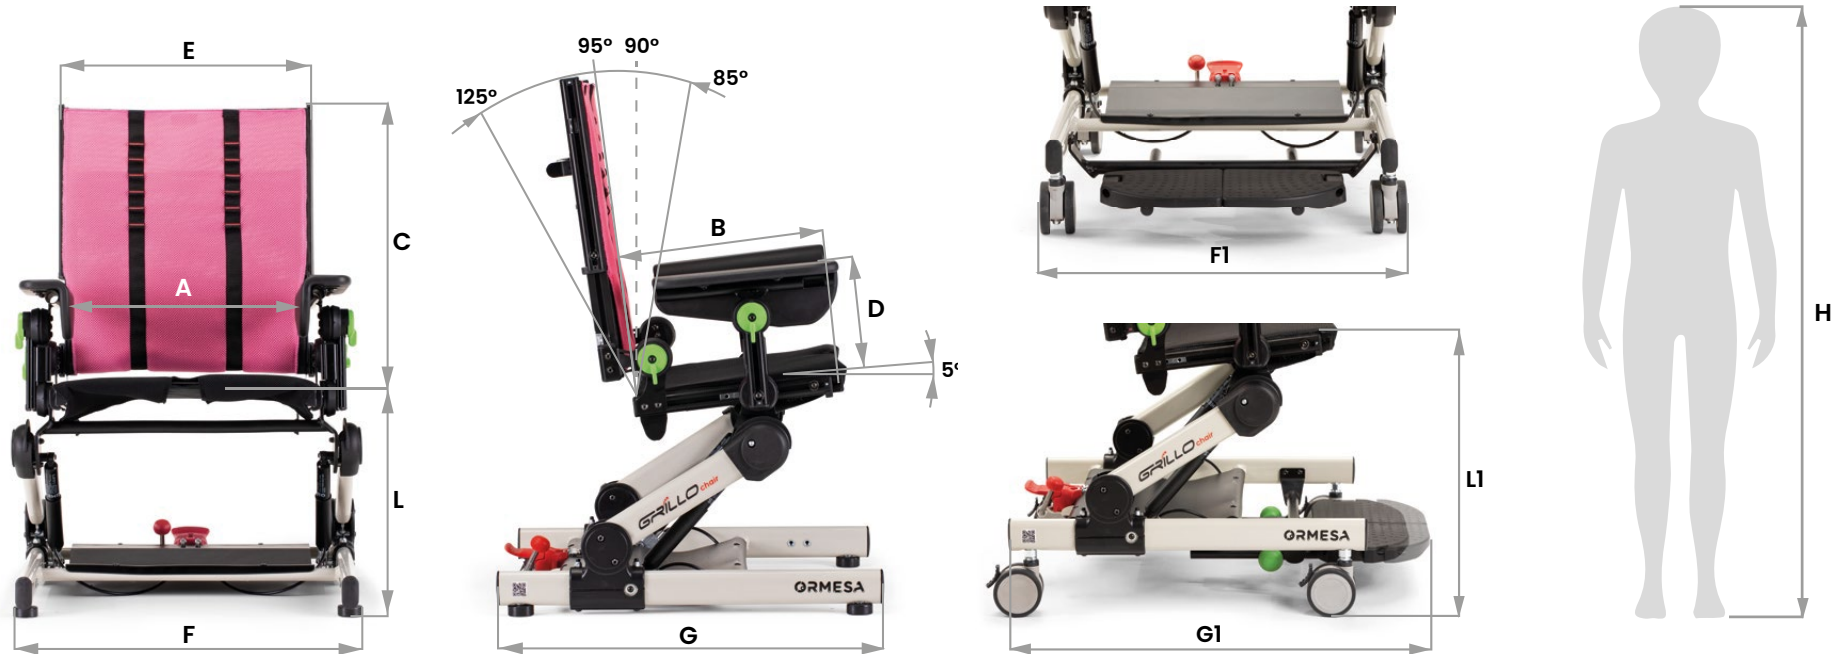

Technical features and adjustments

Backrest

Reclines with two green levers easily and securely. Adjustment in height by sliding without any risk of losing the screw.

Seat

Ergonomic and slightly tilted seat to prevent the pelvis from slipping ensuring greater comfort. Adjustable in depth by sliding continuously and precisely. Adjustable in width thanks to the optionable component 958 multi-adjustable padded pelvic side supports.

It is made of resistant and hygiene material, no edge design, it does not retain any residue of food.

Components

853 slim Four point shaped harness

Only for Grillo Chair size Medium.

959 Set of 4 wheels with brakes
as an alternative to the 4 black glides.
75 mm swivel wheels all equipped with
brakes. **Supplied with footrest.**

*For easy transport and storage. Allows
the transfer even with the child seated.*

Grillo Chair sizes and weight

with 959 component,
set of 4 wheels with footrest

	A*	B	C	D	E	F	F1	G	G1	L	L1	H	Tot. weight	Max. Load
Small	30 cm	20-30 cm	30-45 cm	15-18 cm	36 cm	48 cm	50,5 cm	50 cm	52-64 cm	20-31 cm	28-39 cm	90-120 cm	10,7 kg	35 kg
	11,8 in	7,8-11,8 in	11,8-17,7 in	5,9-7 in	14,1 in	18,8 in	19,8 in	19,6 in	20,4-25,1 in	7,8-12,2 in	11-15,3 in	35,4-47,2 in	23,5 lb	77,1 lb
Medium	35 cm	28-43 cm	35-55 cm	16-20 cm	41 cm	52 cm	54,5 cm	56,5 cm	62-73 cm	25-40 cm	33-48 cm	110-145 cm	13 kg	45 kg
	13,7 in	11-16,9 in	13,7-21,6 in	6,2-7,8 in	16,1 in	20,4 in	21,4 in	22,2 in	24,4-28,7 in	9,8-15,7 in	12,9-18,8 in	43,3-57 in	28,6 lb	99,2 lb

* with component 958R multi-adjustable pelvic side supports: size SMALL 20-30 cm (7,8-11,8 in); size MEDIUM 25-35 cm (9,8-13,7 in)

We thank Sterpete's Preschool for their support and hospitality.

Giulio and his story await you in the Ormesa official website, together with other protagonists of our fantastic global community.